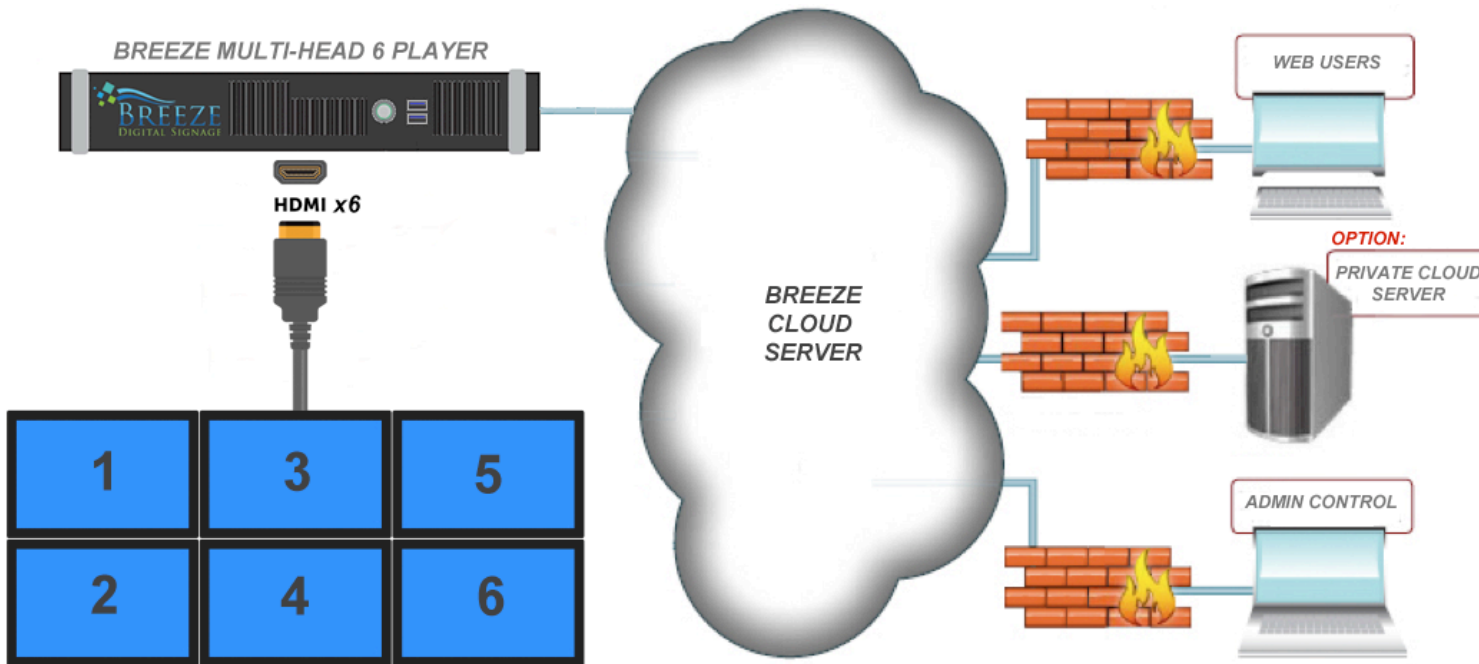

## Breeze Multi-Head 6 Media Player

It is an intrinsic truth that human beings are impressed with size, especially when it comes to the visual arts. Size particularly matters when making that first impression. For example, it's not hard to recall the time you witnessed your first IMAX movie.

Breeze Multi-Head brings to any business an affordable way to have large-scale visual impact with the simplicity of a single media player that doubles as a video wall controller. Sporting a 6-head HDMI card that supports 1080P on each digital screen, inspiring video walls are now in the grasp of aspiring businesses that refuse to settle for ordinary.

Breeze Multi-Head eliminates the need for complicated and expensive video wall processing equipment and related video screens that are often cost prohibitive. Instead, Keywest Technology recommends using quality commercial-grade LCD displays with minimal bezel width for the most attractive and reliable installation possible.

Breeze Multi-Head makes managing video walls a snap, too. Simply login to the Breeze Editor via the Internet and control your multi-monitor signage from anywhere, anytime. You can forget about time-consuming software updates, costly server maintenance, troublesome downtime, endless upgrades, IT configuration hassles, security concerns and clunky UI software. We engineered the Breeze Digital Signage system to meet all of your needs, from single to multi-screen digital sign networks.